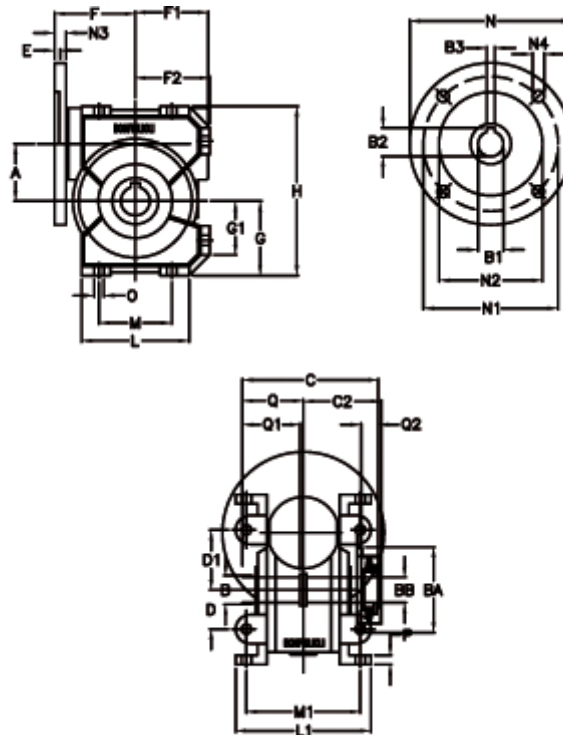

# Data Sheet

Article number: 390204403502336  
 Description: Worm Gear with Torque Limiter  
 VF 44-L2-U-35-P63B14

## Measures

a = 44.6	C2 = 48.0	g = 55.0	N = 90	Q1 = 32
B = 18	D = 29	G1 = 40.0	N1 = 75	Q2 = 12
B1 E7 = 11	D1 = 46	H = 127.0	N2 = 60	
B2 = 12.8	Description = VF 44U-xx-63B14	H1 = 97.0	N3 = 8.0	
B3 H9 = 4	E = 2.0	L = 80	N4 = 5.5	
BA = 40	F = 65	L1 = 100	O = 8.5	
BB H7 = 11	F1 = 54	m = 52	P = 8	
C = 79	F2 = 55.0	M1 = 81.0	Q = 32.0	